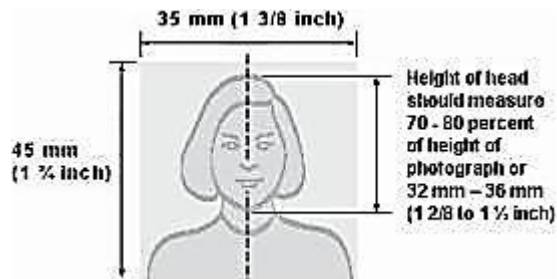

PHOTO REQUIREMENTS

- Colour photograph
- Light background
- Taken up close
- Well lit
- Taken straight on
- Recent (within the last 6 months), and stamped with the date
- Without headgear (unless worn for religious purposes)
- Glasses allowed as long as eyes are clearly visible and there is no reflection
- Hair tucked behind ears
- Photograph should measure 35mm x 45mm (1 3/8 x 1 3/4 inches)
- Height of head should measure 70-80% of height of photograph or 32mm-36mm / 1 2/8 - 1 1/2 inches)

Please do not staple, tape or glue the photo on the application as it needs to be scanned